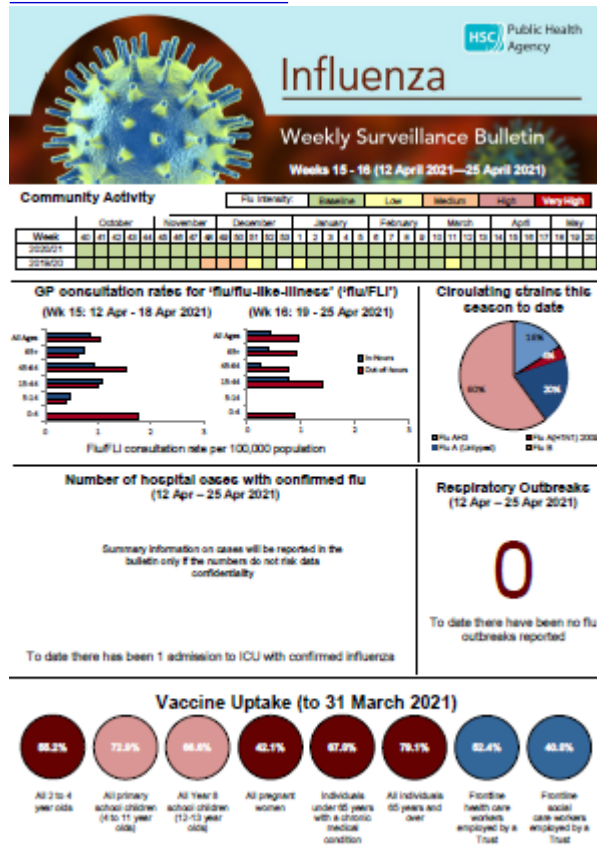

Thursday, 29 April 2021

Health Protection

The Influenza Weekly Surveillance Bulletin is produced by the PHA and covers statistics for Northern Ireland.

The bulletin is produced during the flu season.

To see previous Flu Bulletins and the Annual Surveillance Reports click [here](#).

Details

Format

PDF, A4

Target group

Health professionals, public

Downloads

Attachment	Size
Flu Bulletin Week40-41.pdf	787.55 KB
Flu Bulletin Week42-43.pdf	966.3 KB
Flu Bulletin Week44-45.pdf	1.01 MB
Flu Bulletin Week46-47.pdf	1021.21 KB
Flu Bulletin Week48.pdf	938.65 KB
Flu Bulletin Week49.pdf	939.46 KB
Flu Bulletin Week50.pdf	938.44 KB
Flu Bulletin Week51.pdf	1012.36 KB
Flu Bulletin Week52.pdf	1015.77 KB
Flu Bulletin Week53.pdf	945.72 KB
Flu Bulletin Week1.pdf	945.6 KB
Flu Bulletin Week2.pdf	952.51 KB
Flu Bulletin Week3.pdf	891.3 KB
Flu Bulletin Week4.pdf	952.51 KB
Flu Bulletin Week5.pdf	952.26 KB
Flu Bulletin Week6.pdf	905.36 KB
Flu Bulletin Week7-8.pdf	956.31 KB
Flu Bulletin Week9-10.pdf	955.84 KB
Flu Bulletin Week11-12.pdf	955.49 KB
Flu Bulletin Week13-14.pdf	955.75 KB
Flu Bulletin Week15-16.pdf	956.14 KB