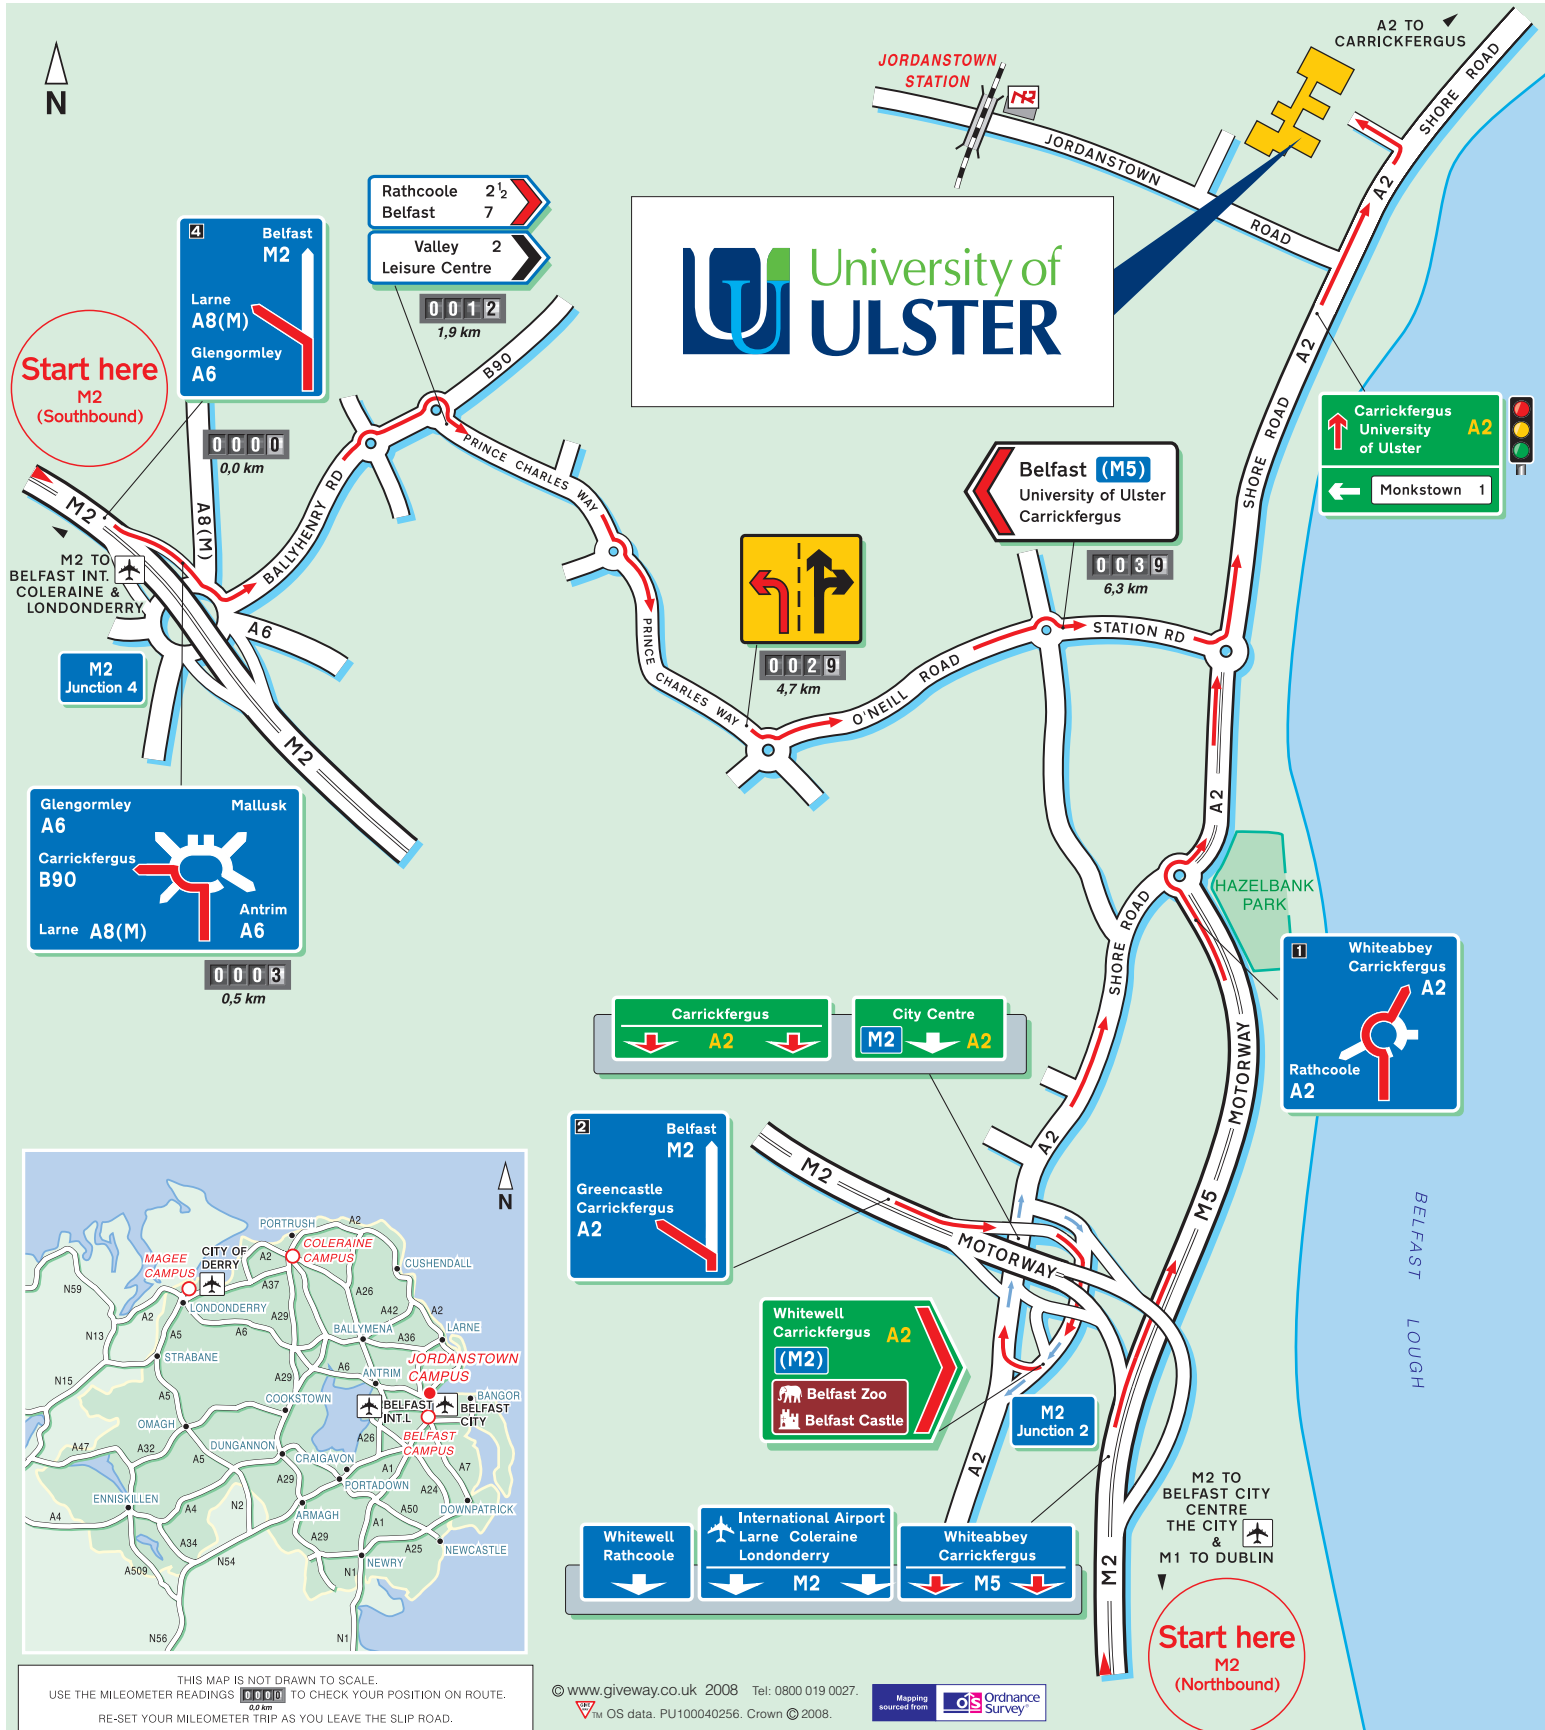

Jordanstown campus,
Shore Road, Newtownabbey, Co. Antrim BT37 0QB
Tel: 08 700 400 700

Public Transport

By Rail, Jordanstown Railway Station

Situated on the Jordanstown Road, the station is a 10 minute walk away from the Jordanstown campus. Rail timetables are available online: <http://www.translink.co.uk/nir.asp> or by calling 02890 66 66 30

City of Derry Airport, <http://www.cityofderryairport.com/> is 68 miles away from the campus.

By Sea

From Liverpool to Belfast with Norfolk Line, <http://www.norfolkline.com/ferry?nav>

From Stranraer, Scotland to Belfast with Stena Line, <http://www.stenaline.co.uk/ferry/>

From Cairnryan, Scotland to Larne with P&O Irish Sea, <http://www.poirishsea.com/>

From Troon, Scotland to Larne with P&O Irish Sea, <http://www.poirishsea.com/>

Further general information is available from the Northern Ireland Tourist Board, <http://www.discovernorthernireland.com/>

THIS MAP IS NOT DRAWN TO SCALE.
USE THE MILEOMETER READINGS  TO CHECK YOUR POSITION ON ROUTE.
RE-SET YOUR MILEOMETER TRIP AS YOU LEAVE THE SLIP ROAD.